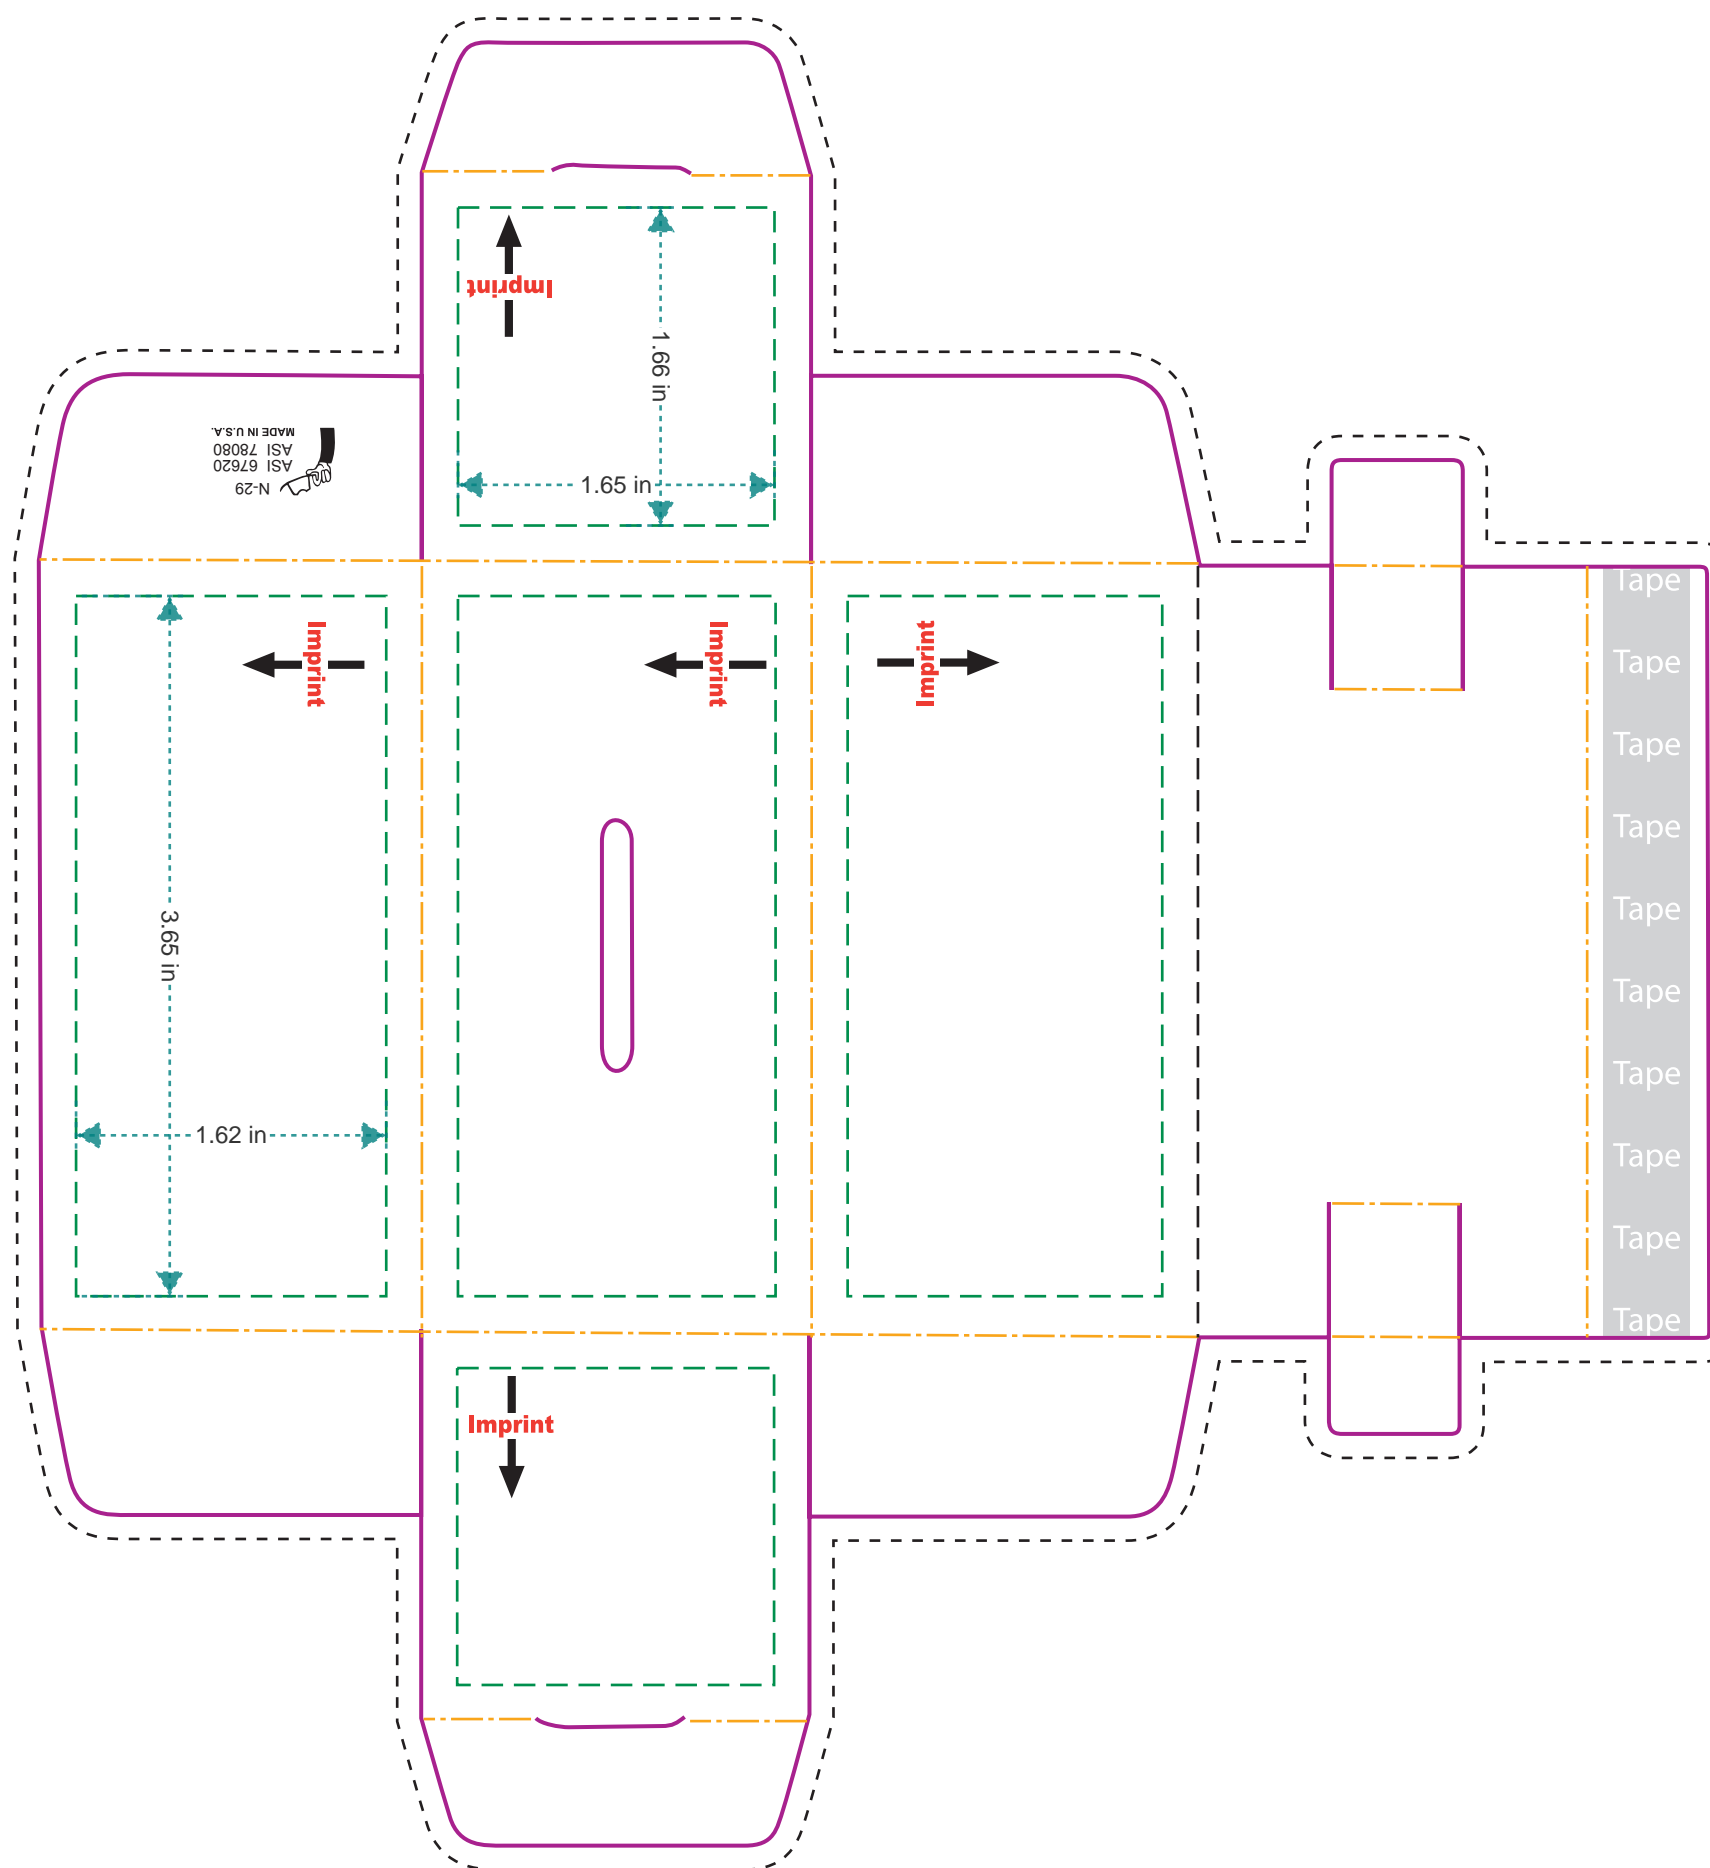

Actual size

Width: 8.75 in.
Height: 9.375 in.

Assembled size

Width: 4 in.
Height: 2 in.
Depth: 2 in.

N-29 Box Bank

- **Bleed Line**
(1/8" offset from Die Line)
- **Die Line**
(represents actual cut product)
- - - - **Live Area**
(3/16" inset from Die Line)
- · - · - **Fold**

Please keep all text and graphics inside the Live Area unless the graphic element is intended to bleed. Borders, if included, should bleed outward from the Live Area.
Please model spot colors using the Pantone solid coated Matching System
Please submit all Fonts and Links for output with your Final Composite.